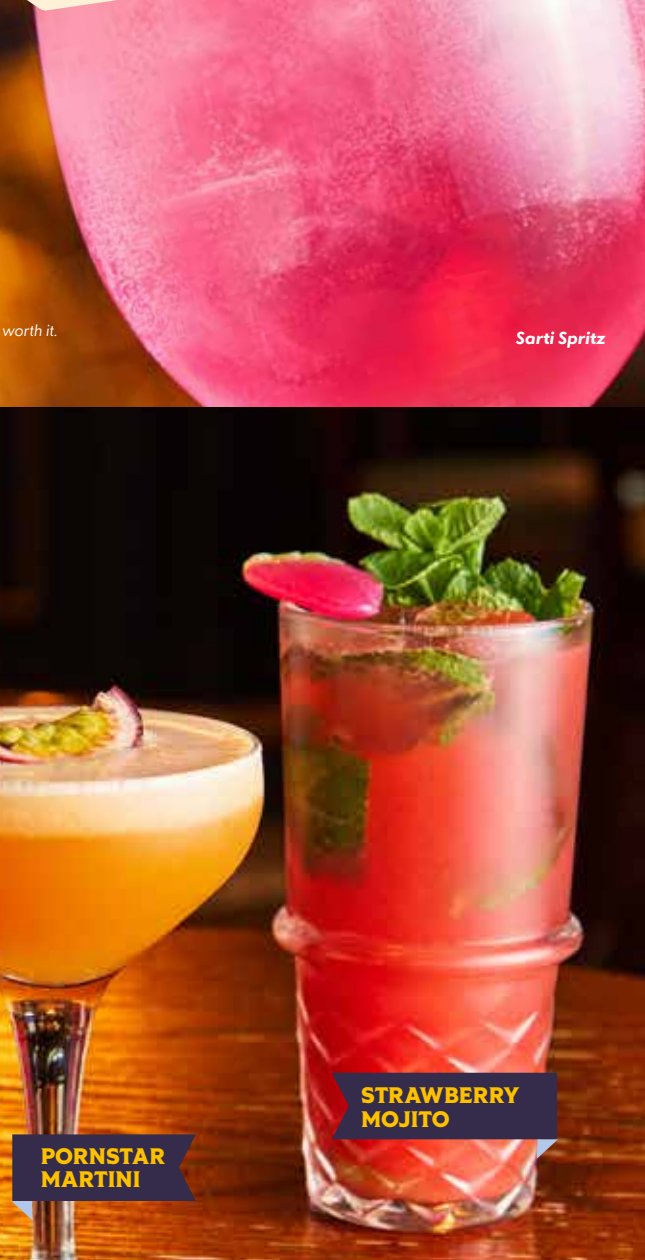

COCKTAILS

2-4-1

Double the trouble with two of the same cocktail - yep that includes all our classics, spritz, signatures and pitchers.

THE CLASSICS

- **Espresso Martini** 13.00
  Smirnoff Red vodka, coffee liqueur and sweet coffee.
- **Pornstar Martini** 13.00
  Smirnoff Vanilla vodka, passion fruit and Prosecco on the side.
  Alcohol free version available 204 kcal 8.00
- **Strawberry Daiquiri** 12.50
  Captain Morgan White rum, strawberry liqueur, strawberry purée and lime.
- **Long Island Iced Tea** 12.50
  PITCHER: 22.00
  Captain Morgan White rum, Smirnoff Red vodka, Gordon's gin, Jose Cuervo Especial Silver tequila, orange liqueur, lemon, lime and Coke Zero.

- **Strawberry Mojito** 12.50
  PITCHER: 24.50
  Captain Morgan White rum, strawberry purée, lime, soda and mint.
  Alcohol free version available 65 kcal 8.00
- **Woo Woo** 12.00
  PITCHER: 22.00
  Smirnoff Red vodka, Archers peach schnapps and cranberry.
- **Sex on the Beach** 12.00
  PITCHER: 22.00
  Smirnoff Red vodka, Archers peach schnapps, orange and cranberry.

THE SPRITZ

Fresh, fizzy and perfect for everyday sipping.

- **Aperol Spritz**
  Aperol, Prosecco and soda.
- **Sarti Spritz**
  Passion fruit Sarti, Prosecco and soda.
- **Hugo Spritz**
  St Germain Elderflower, Prosecco, soda and mint.
- **Morello Spritz**
  Gordon's Cherry gin, Prosecco and soda.

Adults need around 2000 kcal a day, so make them worth it.

Sarti Spritz

2 for £13

THE SIGNATURES

- **Peach Fizz** 12.50
  PITCHER: 22.50
  Smirnoff Red vodka, Archers peach schnapps, lemon, lime, grenadine and Schweppes lemonade, topped with a mini Refreshers bar.
- **Melon Cooler** 12.00
  Malibu Coconut rum, Midori melon liqueur, lemon and pineapple juice.
- **Gin & Barely** 7.50
  Tanqueray 0.0%, lime, cranberry and Schweppes ginger ale. 34 kcal
  0% Alcohol free
- **Tropicana Twist** 12.50
  PITCHER: 23.50
  Smirnoff Mango & Passionfruit vodka, lime, cranberry and Schweppes grapefruit soda.
- **Watermelon Sugar** 12.00
  PITCHER: 22.50
  Captain Morgan White rum, Midori melon liqueur, lime and Schweppes lemonade, topped with a watermelon jelly sweet.

- **Party Paloma** 13.50
  PITCHER: 24.50
  Casamigos Blanco tequila, Chambord raspberry liqueur, blue Curaçao, lime and Schweppes grapefruit soda, topped with a blue raspberry sweet.
- **Mexican Zombie** 11.50
  PITCHER: 22.00
  Jose Cuervo Especial Reposado tequila, passion fruit, lime, grenadine and pineapple.
- **Cherry Drop** 11.50
  PITCHER: 22.00
  Sailor Jerry spiced rum, lime and Coke Zero.
- **Nutty Jack** 12.00
  PITCHER: 22.50
  Jack Daniel's Tennessee whiskey, Disaronno and Coke Zero.

GET IN THE SPIRIT

GIN

CLASSIC GIN

- Tanqueray London Dry 41.3% ABV
- Tanqueray No. Ten 47.3% ABV
- Gordon's London Dry 37.5% ABV
- Hendrick's 41.4% ABV
- Another Hendrick's 41.4% ABV
- Chase GB 40.0% ABV

FRUITY GIN

- Chase Rhubarb & Apple 40.0% ABV
- Tanqueray Flor De Sevilla 41.3% ABV
- Tanqueray Blackcurrant Royale 41.3% ABV
- Warner's Raspberry 40.0% ABV
- Warner's Rhubarb 40.0% ABV

GORDON'S FLAVOURS

- Premium Pink 35.0% ABV
- Tropical Passionfruit 37.5% ABV
- Morello Cherry 37.5% ABV

WHISKEY

- Jack Daniel's Old No.7 40.0% ABV
- Jack Daniel's Tennessee Apple 35.0% ABV
- Jack Daniel's Tennessee Honey 35.0% ABV
- Paddy's 40.0% ABV

Paddy's & Apple 9.50
Double Paddy's whiskey, Appletiser & a fresh lemon slice.

- Southern Comfort 35.0% ABV
- Famous Grouse 40.0% ABV
- Buffalo Trace 40.0% ABV

Buffalo Trace & Cola 8.50
Double Buffalo Trace bourbon, Coca Cola Zero and a fresh lime wedge.

TEQUILA

- Jose Cuervo Silver 35.0% ABV
- Jose Cuervo Gold 35.0% ABV
- Casamigos Blanco 40.0% ABV
- El Jimador Blanco 38.0% ABV

RUM

- Kraken 40.0% ABV
- Captain Morgan Dark 40.0% ABV
- Captain Morgan Black Spiced 40.0% ABV
- Captain Morgan Spiced 35.0% ABV

Spiced Tropical Rum 8.00
Double Captain Morgan Spiced rum, Red Bull Tropical and a fresh lemon slice.

- Malibu 18.0% ABV
- Sailor Jerry Spiced 40.0% ABV

VODKA

- Ciroc 40.0% ABV
- Berry Vodka Red Bull 8.75
  Double Ciroc Red Berry vodka, Red Bull Sugar Free and a fresh lime wedge.

- Ketel One 40.0% ABV
- Chase Premium 40.0% ABV
- Smirnoff Red Label 37.5% ABV

SMIRNOFF FLAVOURS

- Raspberry Crush 35.0% ABV
- Mango & Passionfruit Twist 35.0% ABV
- Miami Peach 35.0% ABV

CHASE FLAVOURS

- British Rhubarb 40.0% ABV
- Marmalade Orange 40.0% ABV

BOTTLES UP

BEER

- Sol 330ml 3.4% ABV
- Corona 330ml 4.5% ABV
- Peroni 330ml 5.0% ABV
- Desperados 330ml 5.9% ABV
- Heineken 330ml 5.0% ABV
- Birra Moretti 330ml 4.6% ABV
- Newcastle Brown Ale 550ml 4.7% ABV

CIDER