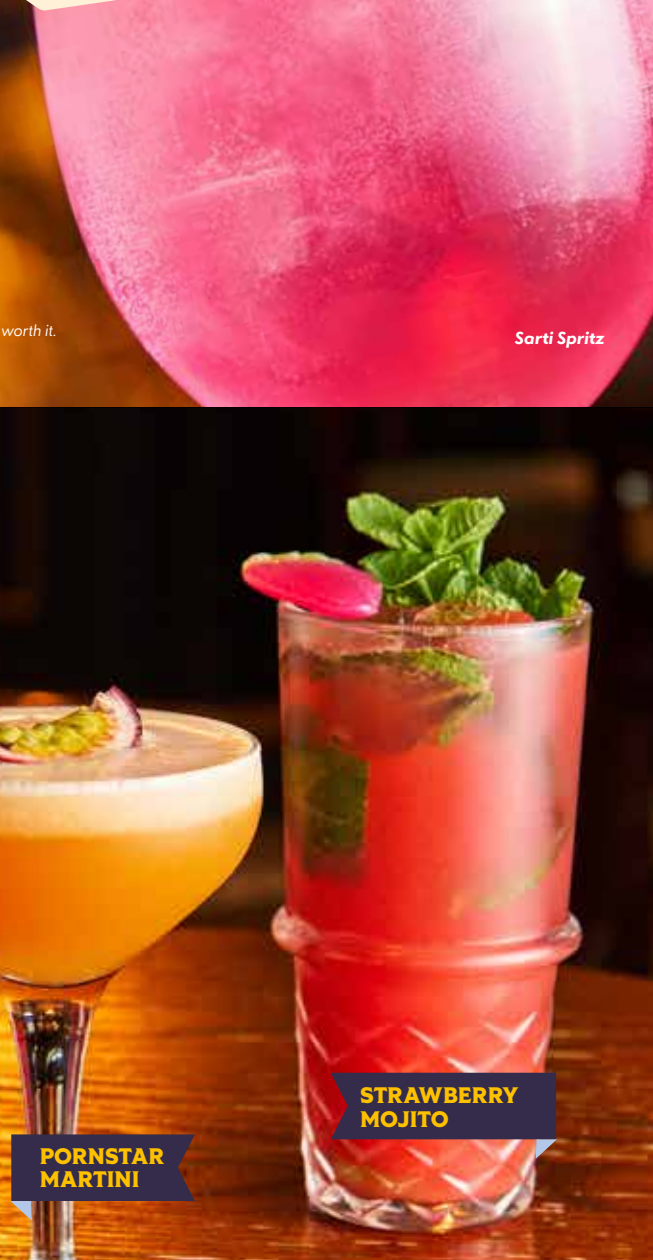

COCKTAILS

2-4-1

Double the trouble with two of the same cocktail - yep that includes all our classics, spritz, signatures and pitchers.

THE CLASSICS

- **Espresso Martini 14.00**
  Smirnoff Red vodka, coffee liqueur and sweet coffee.
- **Pornstar Martini 14.00**
  Smirnoff Vanilla vodka, passion fruit and Prosecco on the side.
  Alcohol free version available 204 kcal 8.50
- **Strawberry Daiquiri 13.50**
  Captain Morgan White rum, strawberry liqueur, strawberry purée and lime.
- **Long Island Iced Tea 13.50**
  PITCHER: 23.00
  Captain Morgan White rum, Smirnoff Red vodka, Gordon's gin, Jose Cuervo Especial Silver tequila, orange liqueur, lemon, lime and Coke Zero.

- **Strawberry Mojito 13.50**
  PITCHER: 25.50
  Captain Morgan White rum, strawberry purée, lime, soda and mint.
  Alcohol free version available 65 kcal 8.50
- **Woo Woo 13.00**
  PITCHER: 23.00
  Smirnoff Red vodka, Archers peach schnapps and cranberry.
- **Sex on the Beach 13.00**
  PITCHER: 23.00
  Smirnoff Red vodka, Archers peach schnapps, orange and cranberry.

THE SPRITZ

Fresh, fizzy and perfect for everyday sipping.

- **Aperol Spritz**
  Aperol, Prosecco and soda.
- **Sarti Spritz**
  Passion fruit Sarti, Prosecco and soda.
- **Hugo Spritz**
  St Germain Elderflower, Prosecco, soda and mint.
- **Morello Spritz**
  Gordon's Cherry gin, Prosecco and soda.

Adults need around 2000 kcal a day, so make them worth it.

Sarti Spritz

2 for £14

THE SIGNATURES

- **Peach Fizz 13.50**
  PITCHER: 23.50
  Smirnoff Red vodka, Archers peach schnapps, lemon, lime, grenadine and Schweppes lemonade, topped with a mini Refreshers bar.
- **Melon Cooler 13.00**
  Malibu Coconut rum, Midori melon liqueur, lemon and pineapple juice.
- **Gin & Barely 8.00**
  Tanqueray 0.0%, lime, cranberry and Schweppes ginger ale. 34 kcal
  0% Alcohol free
- **Tropicana Twist 13.50**
  PITCHER: 24.50
  Smirnoff Mango & Passionfruit vodka, lime, cranberry and Schweppes grapefruit soda.
- **Watermelon Sugar 13.00**
  PITCHER: 23.50
  Captain Morgan White rum, Midori melon liqueur, lime and Schweppes lemonade, topped with a watermelon jelly sweet.

- **Party Paloma 14.50**
  PITCHER: 25.50
  Casamigos Blanco tequila, Chambord raspberry liqueur, blue Curaçao, lime and Schweppes grapefruit soda, topped with a blue raspberry sweet.
- **Mexican Zombie 12.50**
  PITCHER: 23.00
  Jose Cuervo Especial Reposado tequila, passion fruit, lime, grenadine and pineapple.
- **Cherry Drop 12.50**
  PITCHER: 23.00
  Sailor Jerry spiced rum, lime and Coke Zero.
- **Nutty Jack 13.00**
  PITCHER: 23.50
  Jack Daniel's Tennessee whiskey, Disaronno and Coke Zero.

GET IN THE SPIRIT

GIN

CLASSIC GIN

- Tanqueray London Dry 41.3% ABV
- Tanqueray No. Ten 47.3% ABV
- Gordon's London Dry 37.5% ABV
- Hendrick's 41.4% ABV
- Another Hendrick's 41.4% ABV
- Chase GB 40.0% ABV

FRUITY GIN

- Chase Rhubarb & Apple 40.0% ABV
- Tanqueray Flor De Sevilla 41.3% ABV
- Tanqueray Blackcurrant Royale 41.3% ABV
- Warner's Raspberry 40.0% ABV
- Warner's Rhubarb 40.0% ABV

GORDON'S FLAVOURS

- Premium Pink 35.0% ABV
- Tropical Passionfruit 37.5% ABV
- Morello Cherry 37.5% ABV

WHISKEY

- Jack Daniel's Old No.7 40.0% ABV
- Jack Daniel's Spiced Apple 35.0% ABV
- Jack Daniel's Tennessee Honey 35.0% ABV
- Paddy's 40.0% ABV

Paddy's & Apple 10.00
Double Paddy's whiskey, Appletiser & a fresh lemon slice

- Southern Comfort 35.0% ABV
- Famous Grouse 40.0% ABV
- Buffalo Trace 40.0% ABV

Buffalo Trace & Cola 9.00
Double Buffalo Trace bourbon, Coca Cola Zero and a fresh lime wedge.

TEQUILA

- Jose Cuervo Silver 35.0% ABV
- Jose Cuervo Gold 35.0% ABV
- Casamigos Blanco 40.0% ABV
- El Jimador Blanco 38.0% ABV

RUM

- Kraken 40.0% ABV
- Captain Morgan Dark 40.0% ABV
- Captain Morgan Black Spiced 40.0% ABV
- Captain Morgan Spiced 35.0% ABV

Spiced Tropical Rum 8.50
Double Captain Morgan Spiced rum, Red Bull Tropical and a fresh lemon slice.

- Malibu 18.0% ABV
- Sailor Jerry Spiced 40.0% ABV

VODKA

- Ciroc 40.0% ABV

Berry Vodka Red Bull 9.25
Double Ciroc Red Berry vodka, Red Bull Sugar Free and a fresh lime wedge.

- Ketel One 40.0% ABV
- Chase Premium 40.0% ABV
- Smirnoff Red Label 37.5% ABV

SMIRNOFF FLAVOURS

- Raspberry Crush 35.0% ABV
- Mango & Passionfruit Twist 35.0% ABV
- Miami Peach 35.0% ABV

CHASE FLAVOURS

- British Rhubarb 40.0% ABV
- Marmalade Orange 40.0% ABV

BOTTLES UP

BEER

- Sol 330ml 3.4% ABV
- Corona 330ml 4.5% ABV
- Peroni 330ml 5.0% ABV
- Desperados 330ml 5.9% ABV
- Heineken 330ml 5.0% ABV
- Birra Moretti 330ml 4.6% ABV
- Newcastle Brown Ale 550ml 4.7% ABV

CIDER