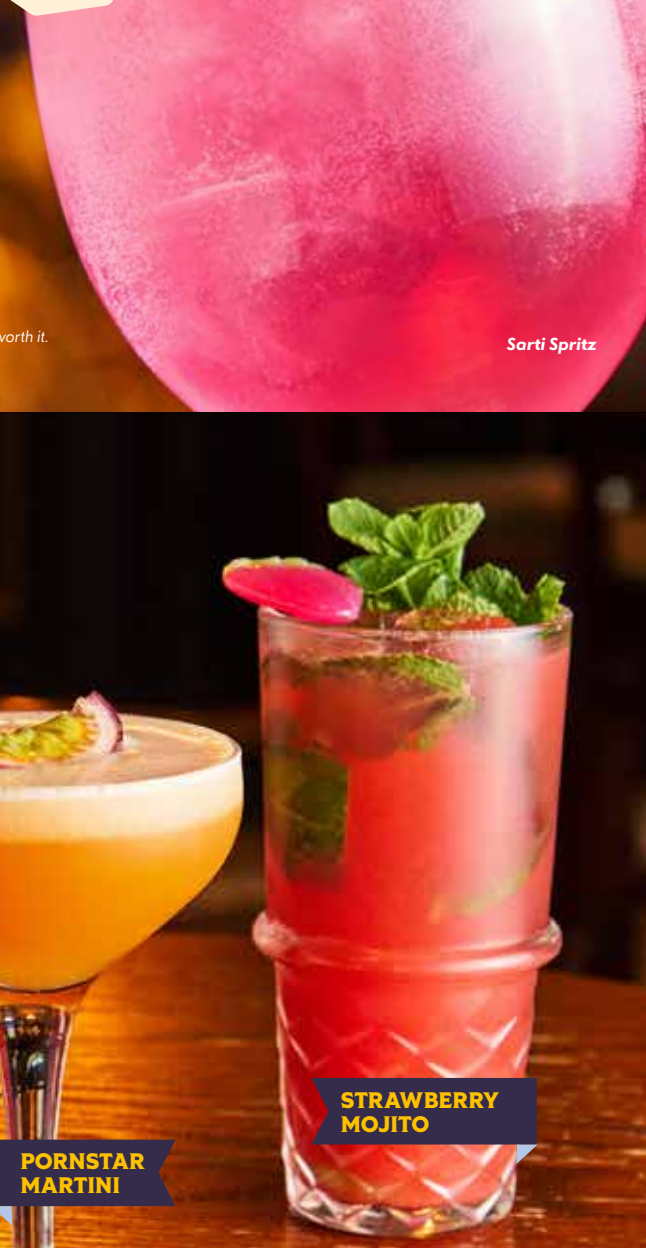

COCKTAILS

50% OFF

Yep that includes all our classics, spritz, signatures and pitchers.

THE CLASSICS

- **Espresso Martini** 13.00
  Smirnoff Red vodka, coffee liqueur and sweet coffee.
- **Pornstar Martini** 13.00
  Smirnoff Vanilla vodka, passion fruit and Prosecco on the side.
  Alcohol free version available 204kcal 8.00
- **Strawberry Daiquiri** 12.50
  Captain Morgan White rum, strawberry liqueur, strawberry purée and lime.
- **Long Island Iced Tea** 12.50
  PITCHER: 22.00
  Captain Morgan White rum, Smirnoff Red vodka, Gordon's gin, Jose Cuervo Especial Silver tequila, orange liqueur, lemon, lime and Coke Zero.

- **Strawberry Mojito** 12.50
  PITCHER: 22.00
  Captain Morgan White rum, strawberry purée, lime, soda and mint.
  Alcohol free version available 65kcal 8.00
- **Woo Woo** 12.00
  PITCHER: 22.00
  Smirnoff Red vodka, Archers peach schnapps and cranberry.
- **Sex on the Beach** 12.00
  PITCHER: 22.00
  Smirnoff Red vodka, Archers peach schnapps, orange and cranberry.

THE SPRITZ

Fresh, fizzy and perfect for everyday sipping.

- **Aperol Spritz**
  Aperol, Prosecco and soda.
- **Sarti Spritz**
  Passion fruit Sarti, Prosecco and soda.
- **Hugo Spritz**
  St Germain Elderflower, Prosecco, Soda and mint.
- **Morello Spritz**
  Gordon's Cherry gin, Prosecco and soda.

Adults need around 2000 kcal a day, so make them worth it.

£13 EACH

Sarti Spritz